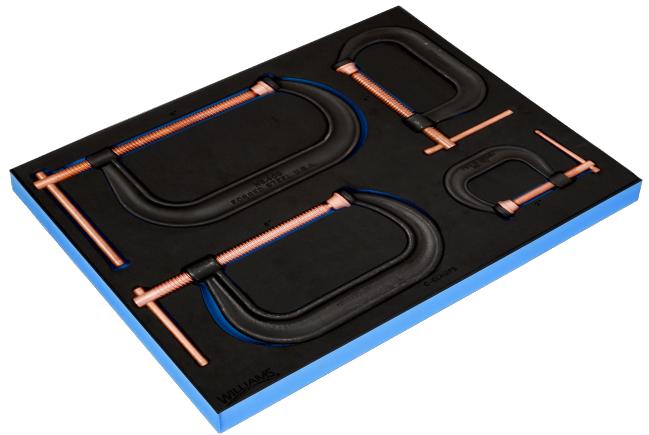

JHWFCC-28IN
4 piece C-Clamp With Copper
Screw Set in 2/3 Foam Drawer
Insert

PRODUCT DETAILS

- Includes 4 pieces
- JHWCC-402C Copper Plated Screw C-Clamp Capacity 2"
- JHWCC-404C Copper Plated Screw C-Clamp Capacity 4"
- JHWCC-406C Copper Plated Screw C-Clamp Capacity 6"
- JHWCC-408C Copper Plated Screw C-Clamp Capacity 8"
- JHWFCC-28IN23FM 2/3 Foam Drawer Insert Only for 4 piece C-Clamp With Copper Screw Set
- Foam is laser marked
- Modular design for tool organization in your tool storage
- Foam is easy to clean and resists oils, solvents and fuels
- Finger press the end of the tool for easy retrieval
- Sets in foam are flexible and keep your tools organized
- Two color foam provides visual control to find tools easily

PRODUCT ATTRIBUTES

Product				
JHWFCC-28IN	23 in	17-3/8 in	1-3/8" in	17.02 lb

SET CONTENT

**2/3 Foam Drawer Insert Only for 4
piece C-Clamp With Copper Screw
Set**

JHWFCC-28IN23FM