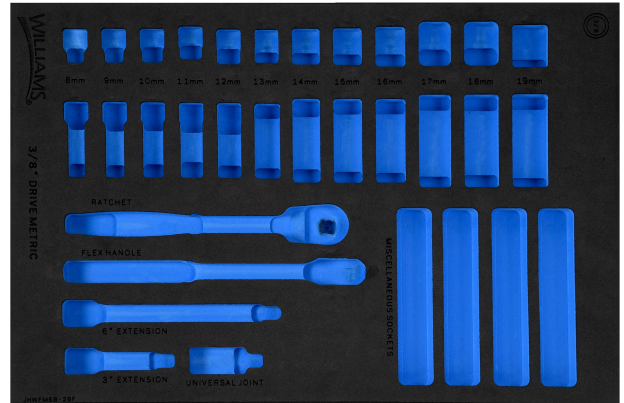

JHWFMSB-29F13FM
1/3 Foam Drawer Insert Only for 29
piece 3/8 Drive 6 Point Metric
Shallow & Deep Socket Set

PRODUCT DETAILS

- Foam is laser marked
- Modular design for tool organization in your tool storage
- Foam is easy to clean and resists oils, solvents and fuels
- Finger press the end of the tool for easy retrieval
- Sets in foam are flexible and keep your tools organized
- Two color foam provides visual control to find tools easily
- Foam Only tools not included, fits JHWP-108, JHWP-110, JHWP-140A, JHWP-40B, JHWP-52EHA, JHWP-1208, JHWP-1209, JHWP-1210, JHWP-1211, JHWP-1212, JHWP-1213, JHWP-1214, JHWP-1215, JHWP-1216, JHWP-1217, JHWP-1218, JHWP-120919, JHWPMD-608, JHWPMD-609, JHWPMD-610, JHWPMD-611, JHWPMD-612, JHWPMD-613, JHWPMD-614, JHWPMD-615, JHWPMD-616, JHWPMD-617, JHWPMD-618 and JHWPMD-619 sold separately

PRODUCT ATTRIBUTES

Product				
JHWFMSB-29F13FM	11-5/8 in	17-3/8 in	1-3/8 in	0.49 lb