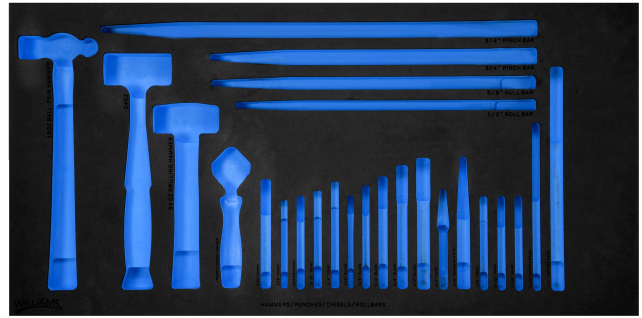

JHWFHPCRS-2633FM
3/3 Foam Drawer Insert Only for 26
piece Hammer, Chisel & Punch Set

PRODUCT DETAILS

- Foam is laser marked
- Modular design for tool organization in your tool storage
- Foam is easy to clean and resists oils, solvents and fuels
- Finger press the end of the tool for easy retrieval
- Sets in foam are flexible and keep your tools organized
- Two color foam provides visual control to find tools easily
- Foam Only tools not included, fits JHWHBP-0A, JHWJHW-24, JHW28449, JHW20678, JHWC-715, JHWC-718, JHWC-80A, JHWC-82A, JHWC-10, JHWC-12, JHWC-16, JHWC-20, JHWC-24, JHWC-42 5, JHWC-62, JHWP-14, JHWP-15, JHWP-16, JHWP-25, JHWP-28, JHWP-32, JHWP-4, JHWP-40, JHWP-6 and JHWP-8 sold separately

PRODUCT ATTRIBUTES

Product				
JHWFHPCRS-2633FM	34-1/2 in	17-3/8 in	1-3/8 in	1.46 lb