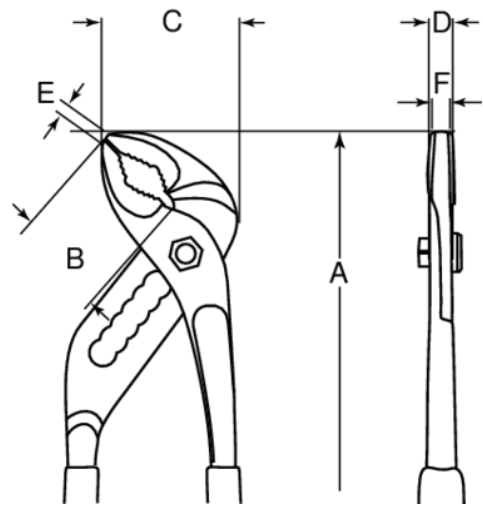

**JHW6223**  
**Water Pump Pliers, 8"**

**PRODUCT DETAILS**

- Hardened jaws and teeth for exceptionally tough gripping surface
- Sturdy box joint frame and slim design; pvc dipped handles
- Wide, deep opening jaws have flat and pipe grip jaw so one pair of pliers can be used for more jobs

**PRODUCT ATTRIBUTES**

Product	Adjustment positions	A	B	C	D	E	F	max	g
JHW6223	10	200 mm	25 mm	40 mm	12 mm	6 mm	6 mm	44 mm	185 g