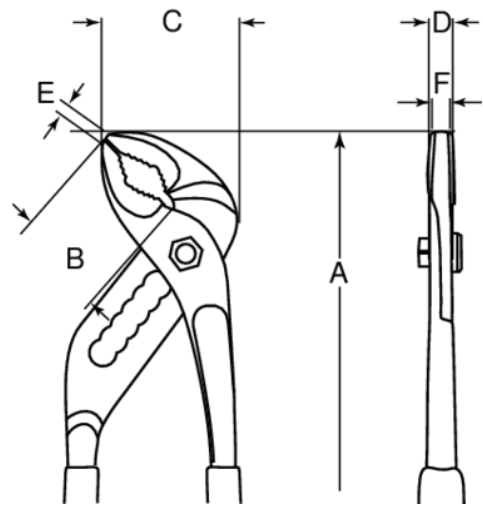

JHW6225
Water Pump Pliers, 12"

PRODUCT DETAILS

- Hardened jaws and teeth for exceptionally tough gripping surface
- Sturdy box joint frame and slim design; pvc dipped handles
- Wide, deep opening jaws have flat and pipe grip jaw so one pair of pliers can be used for more jobs

PRODUCT ATTRIBUTES

Product	Adjustment positions	A	B	C	D	E	F	max	g
JHW6225	13	300 mm	36 mm	55 mm	13 mm	8 mm	7 mm	66 mm	397 g