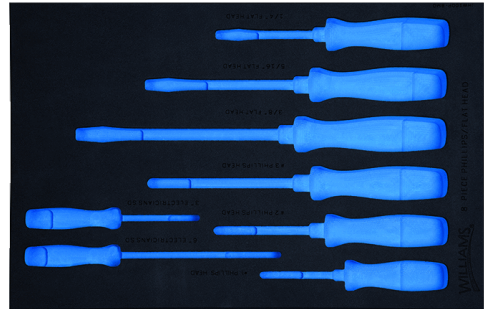

**JHWF100P-8MD13FM**  
**1/3 Foam Drawer Insert Only for 8**  
**piece Endurogrip™ Screwdriver**  
**Set**

**PRODUCT DETAILS**

- Foam is laser marked
- Modular design for tool organization in our tool storage
- Finger press the end of the tool for easy retrieval
- Sets in foam are flexible and keep your tools organized
- Two color foam provides visual control to find tools easily
- Foam Only tools not included, fits JHWSDE-43 (1), JHWSDE-46 (1), JHWSDP-1-3 (1), JHWSDP-2-4 (1), JHWSDP-3-6 (1), JHWSDR-24 (1), JHWSDR-26 (1), JHWSDR-28 (1)

**PRODUCT ATTRIBUTES**

Product				
<b>JHWF100P-8MD13FM</b>	17-3/8 in	11-5/8 in	1-3/8 in	0.485 lb