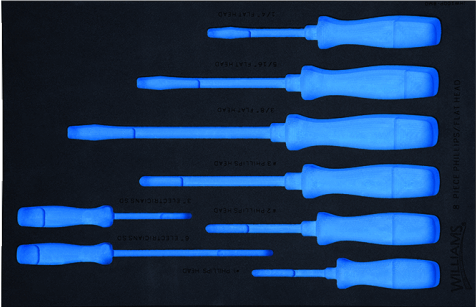

JHWF100P-8MD13FM
1/3 Foam Drawer Insert Only for 8
piece Endurogrip™ Screwdriver
Set

PRODUCT DETAILS

- Foam is laser marked
- Modular design for tool organization in our tool storage
- Finger press the end of the tool for easy retrieval
- Sets in foam are flexible and keep your tools organized
- Two color foam provides visual control to find tools easily
- Foam Only tools not included, fits JHWSDE-43 (1), JHWSDE-46 (1), JHWSDP-1-3 (1), JHWSDP-2-4 (1), JHWSDP-3-6 (1), JHWSDR-24 (1), JHWSDR-26 (1), JHWSDR-28 (1)

PRODUCT ATTRIBUTES

Product				
JHWF100P-8MD13FM	17-3/8 in	11-5/8 in	1-3/8 in	0.485 lb