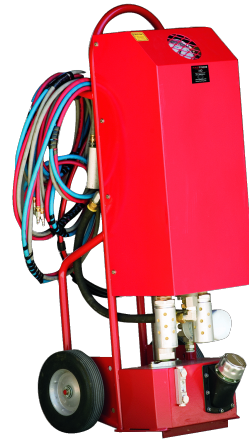

## 610A High Flow Hydraulic Pump

### PRODUCT DETAILS

- 10,000 psi. high flow air driven hydraulic power unit delivers 470 @ 0 psi. and 150 @ 10,000 psi.
- Includes 12' Hydraulic Hose, All Fittings and Quick Disconnects